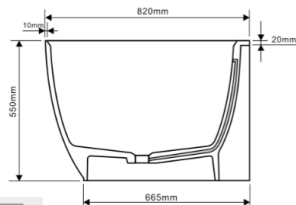

M Made from cast marble

Freestanding bathtub Nelly 175x82 cm
SAT marble left NEL1700L

L/P 350

175 x 82 x 55 cm, left	NEL1700L	white
175 x 82 x 55 cm, right	NEL1700P	white
82 x 175 x 55 cm, left	SATNEL1700LC	black
82 x 175 x 55 cm, right	SATNEL1700PC	black