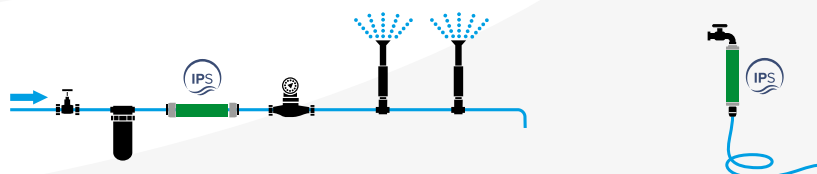

Technical parameters

IPS KalyxX Model	Connection	Diameter (mm)	Length (mm)	Weight (g)	Max Pressure (Bar / MPa)	Max Flow (m³/hod)	Pressure Drop at Max Flow (mBar / Pa)
GreenLine3/4" IPSKXGG34	G 3/4" (female) Garden Hose Quick Connector	Ø50	255	830	10 / 1	1,5	0,3 / 30

IPS KalyxX GreenLine G3/4"
IPSKXGG34