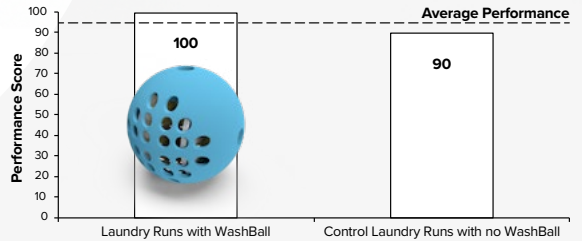

Benchmark Results

IPS WashBall Results, December 10, 2019

CTQ Metric Metric Weighting Which is Better?	Soil Removal Performance					
	20%	20%	20%	20%	20%	0%
	Higher	Higher	Higher	Higher	Higher	Data
Sample	Soil Removal - Red Wine (% Cleaning Eff.)	Soil Removal - Cocoa (% Cleaning Eff.)	Soil Removal - Blood (% Cleaning Eff.)	Soil Removal - Carbon (% Cleaning Eff.)	Soil Removal - Sebum (% Cleaning Eff.)	Soil Removal - Control (% Cleaning Eff.)
Control Laundry Runs with no WashBall	34%	20%	17%	13%	35%	100%
Laundry Runs with WashBall	34%	26%	19%	15%	38%	100%
Metric Average	34%	23%	18%	14%	36%	100%
Sample Size	3 Loads - 4 Samples per Load	3 Loads - 4 Samples per Load	3 Loads - 4 Samples per Load	3 Loads - 4 Samples per Load	3 Loads - 4 Samples per Load	3 Loads - 4 Samples per Load

Best Performer per test

Amazon customer review

Client d'Amazon

★★★★★ Super produit

Commenté en France le 27 mai 2021

Achat vérifié

J'ai une eau très dure.

Et les photos parlent d'elles-mêmes.

Je suis très écolo dans ma machine je ne mets qu'une lessive que je fais et du vinaigre, mais ma machine était toujours pleine de tartre.

En 3 machines avec la boule le résultat est vraiment visible.

Je suis très satisfaite 😊😊😊😊😊😊