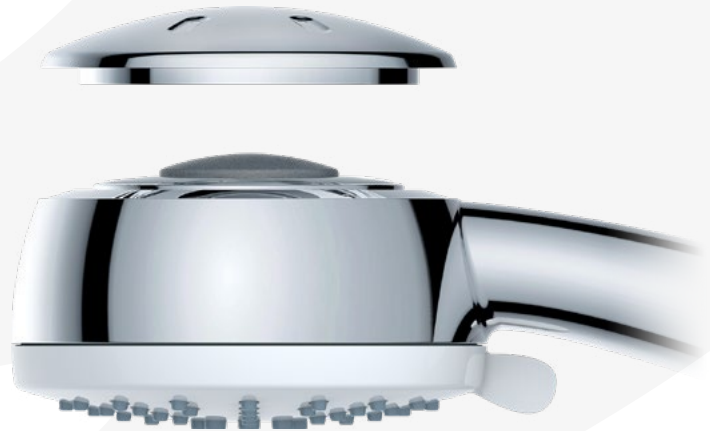

Technical data

Operating pressure: min. 0,2 MPa / max. 0,6 MPa*
Recommended operating pressure: 0,22 – 0,4 MPa*
Hot water temperature: max. 60 °C

Water consumption depending on pressure:

Europe version water pressure	Flow
20PSI (0.14 MPa)*	6.73 l/m
40 PSI (0.28 MPa)*	9.80 l/m
60 PSI (0.41 MPa)*	12.07 l/m
80 PSI (0.55 MPa)*	14.11 l/m

*(1MPa = 10 bars = 147 PSI)