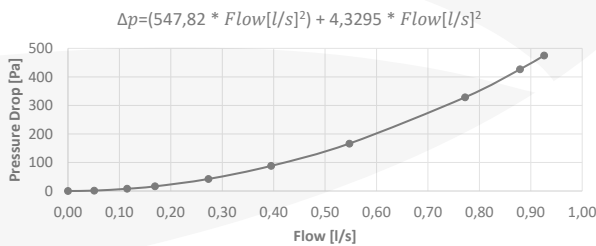

- **Connection:** Female NPT/G x Female NPT/G
- **Patented Discs Composition**
- **Maximum Flowrate:** up to 7 m³/h*
- **Material:** Stainless Steel
- **Pipe Type:** Copper, CPVC, PVC, PEX
- **Maximum Pressure Drops:** 43 Pa – 692 Pa*
- **Operating Temperature (inlet):** 0 °C to 95 °C
(Optimal temperature for maximum efficiency Min/Max (inlet): 0 °C to 60 °C)

Pressure loss IPS KalyxX RedLine

Technical parameters

IPS KalyxX Model	Connection	Diameter (mm)	Length (mm)	Weight (g)	Max Pressure (Bar / MPa)	Max Flow (m³/hod)	Pressure Drop at Max Flow (mBar / Pa)
RedLine 1/2" IPSKXRG12	G 1/2" (female)	Ø50	245	910	10 / 1	1	0,4416 / 44,16
RedLine 3/4" IPSKXRG34	G 3/4" (female)	Ø50	245	890	10 / 1	3,2	4,38 / 437,78
RedLine 1" IPSKXRG1	G 1" (female)	Ø50	251	930	10 / 1	4	6,92 / 692,03
RedLine 5/4" IPSKXRG54	G 5/4" (female)	Ø50	480	2 400	10 / 1	5	13,84 / 1 384,06
RedLine 6/4" IPSKXRG64	G 6/4" (female)	Ø50	480	2 500	10 / 1	7	13,84 / 1 384,06