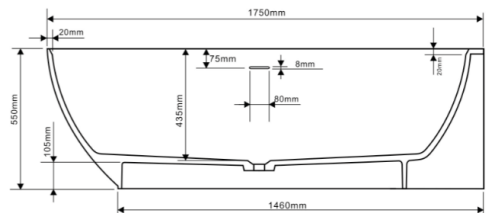

M Made from cast marble

Freestanding bathtub Nelly 175x82 cm
SAT marble left NEL1700L

L/P 350

175 x 82 x 55 cm, left	NEL1700L	white
175 x 82 x 55 cm, right	NEL1700P	white
82 x 175 x 55 cm, left	SATNEL1700LC	black
82 x 175 x 55 cm, right	SATNEL1700PC	black