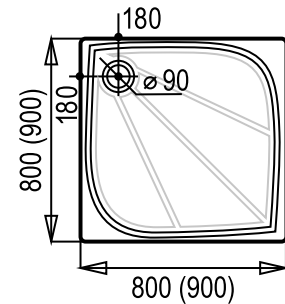

Including legs,
without siphon $\varnothing$ 90 mm
Recommended:
(E484CR90, ESLIMCR90, ETURTB090)