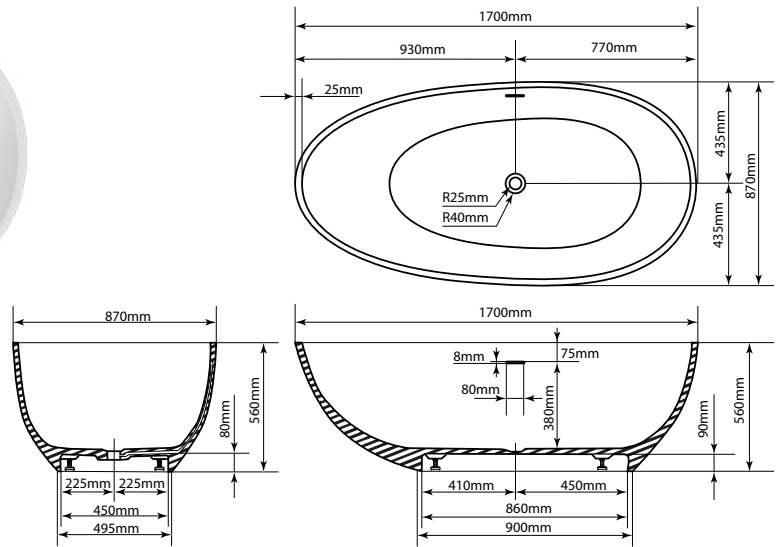

M Made from cast marble

Freestanding bath tub Zita 170x88 cm
SAT cast marble ZI1700

170 x 88 x 56 cm ZI1700

330

M Made from cast marble

Freestanding bath tub Evelyn 172x87 cm
SAT marble EVE1700

172 x 87 x 63,5 cm EVE1700