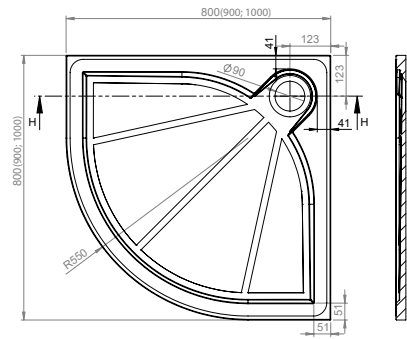

Shower tray cast marble

80 x 80 x 3	SIKOLIMCC80Q
90 x 90 x 3	SIKOLIMCC90Q
100 x 100 x 3	SIKOLIMCC100Q

Panel for square bath SAT LIMCC acrylic
80 + 90 cm
SIKOLIMCCP8090Q
100 cm
SIKOLIMCCP100Q

Pack includes tray + corner cap
+ feet + ESLIM90 siphon