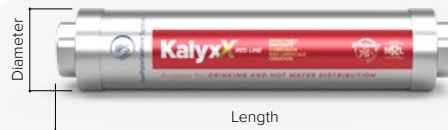

IPS KalyxX RedLine

- Reduces creation of limescale on water supply elements (pipework, valves, taps, shower heads, waterheating coils of home appliances) – efficiency of 76%.
- New Patented technology TGP® – Turbulent Galvanic Polarisation – no chemicals, no external energy.
- Suitable for cold (drinking) and hot water.
- NRL Certificate for direct permanent contact with drinking water.
- Health safety product – each part of IPS is made from material suitable for contact with drinking water.
- Safe product – Verified Hydraulic Properties.
- TSU test report about Pressure drop, Pressure resistance and Strength.
- Durable body (Stainless steel 1.4301) and internal parts – 2 years warranty, works at least 10 year without any maintenance.

Pressure loss IPS KalyxX RedLine

Technical parameters

IPS KalyxX Model	Connection	Diameter (mm)	Length (mm)	Weight (g)	Max Pressure (Bar / MPa)	Max Flow (m³/hod)	Pressure Drop at Max Flow (mBar / Pa)
RedLine 1/2" IPSKXRG12	G 1/2" (female)	Ø50	245	910	10 / 1	1	0,4416 / 44,16
RedLine 3/4" IPSKXRG34	G 3/4" (female)	Ø50	245	890	10 / 1	3,2	4,38 / 437,78
RedLine 1" IPSKXRG1	G 1" (female)	Ø50	251	930	10 / 1	4	6,92 / 692,03
RedLine 5/4" IPSKXRG54	G 5/4" (female)	Ø50	480	2 400	10 / 1	5	13,84 / 1 384,06
RedLine 6/4" IPSKXRG64	G 6/4" (female)	Ø50	480	2 500	10 / 1	7	13,84 / 1 384,06

IPS KalyxX RedLine G1/2"
IPSKXRG12

IPS KalyxX RedLine G3/4"
IPSKXRG34

IPS KalyxX RedLine G 1"
IPSKXRG1