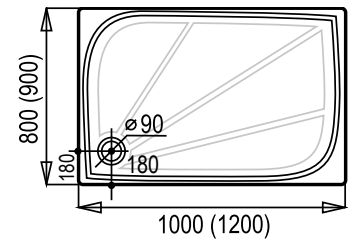

Shower tray cast marble

100 x 80 x 3	LIMNEW10080	
120 x 80 x 3	LIMNEW12080	
140 x 80 x 3*	LIMNEW14080	the facing panel for this tray is not made
160 x 80 x 3*	LIMNEW16080	the facing panel for this tray is not made
100 x 90 x 3	LIMNEW10090	
120 x 90 x 3	LIMNEW12090	
140 x 90 x 3*	LIMNEW14090**	the facing panel for this tray is not made
160 x 90 x 3*	LIMNEW16090**	the facing panel for this tray is not made