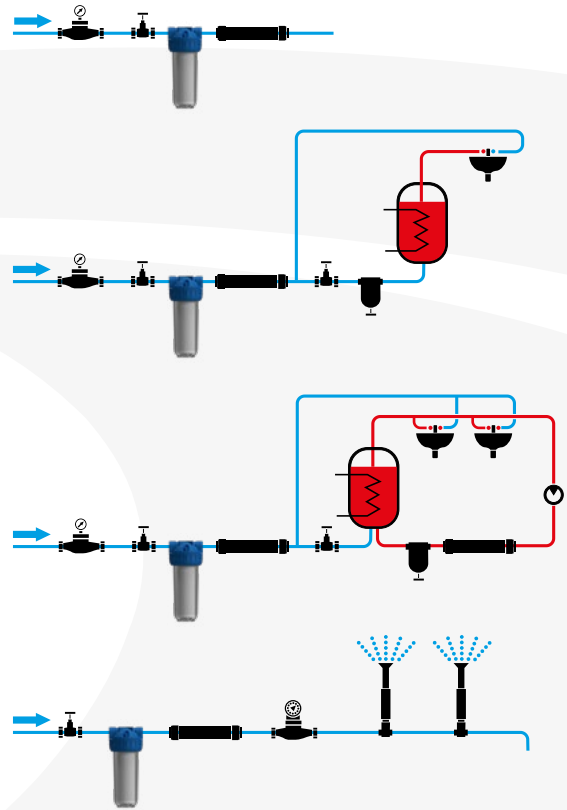

The head is fitted with brass 1" water inlet and outlet connections and a pressure relief valve to relieve pressure when the filter cartridge is replaced. O-ring for maximum impermeability.

Compatible with the vast majority of filter types on the market.

Home filter is designed for domestic and commercial use.

Maximum
operating pressure
8 bar

Minimum operating / Maximum working temperature
2 °C / 46 °C

Home Filter

Specifications:

Maximum operating pressure: 8 bar
 Minimum operating temperature: 2 °C
 Maximum working temperature: 46 °C
 Dimensions: 32 x 10 cm

Package contains:

Filter body, mounting brackets, wrench.

			
Home Filter	SATHF1	SATHF12	SATHF34
Connection	1"	1/2"	3/4"

					
Filter Insert	SATCPP1010MA	SATCPP105MA	SATCPC1010M	SATCPC105M	SATUDF10A
Filtration	dirt 10 µm	dirt 5 µm	dirt / taste 10 µm	dirt / taste 5 µm	chlorine