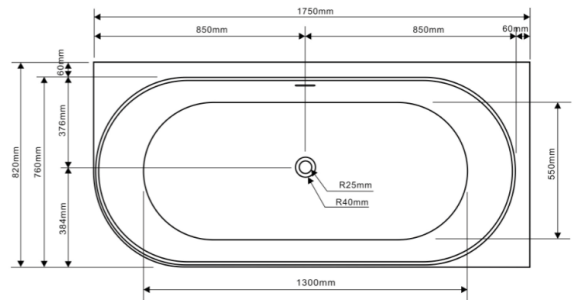

M Made from cast marble

Freestanding bathtub Nelly 175x82 cm
SAT marble left NEL1700L

L/P 350

175 x 82 x 55 cm, left	NEL1700L	white
175 x 82 x 55 cm, right	NEL1700P	white
82 x 175 x 55 cm, left	SATNEL1700LC	black
82 x 175 x 55 cm, right	SATNEL1700PC	black