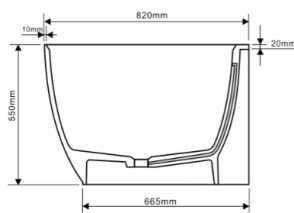

M Made from cast marble

Freestanding bath tub Zita 170x88 cm
SAT cast marble ZI1700

170 x 88 x 56 cm ZI1700

330

M Made from cast marble

Freestanding bath tub Evelyn 172x87 cm
SAT marble EVE1700

172 x 87 x 63,5 cm EVE1700

Taps

Shower systems

Bathtubs

Shower enclosures

Washbasins and toilets

Bathroom accessories

M Made from cast marble

Freestanding bathtub SAT Lesly 170x82 cm cast marble LE1700