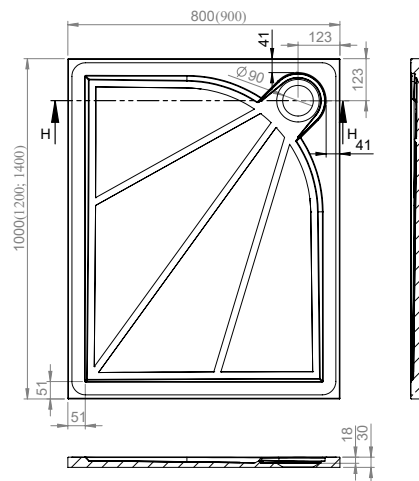

Cast marble trays with covered waste

Shower tray cast marble R 550

80 x 80 x 3	SIKOLIMCC80S
90 x 90 x 3	SIKOLIMCC90S
100 x 100 x 3	SIKOLIMCC100S

Panel for quarter-round bath
SAT LIMCC acrylic
SIKOLIMCCPS

Pack includes tray + corner cap
+ feet + ESLIM90 siphon

Shower tray cast marble

80 x 80 x 3	SIKOLIMCC80Q
90 x 90 x 3	SIKOLIMCC90Q
100 x 100 x 3	SIKOLIMCC100Q

Panel for square bath SAT LIMCC acrylic
80 + 90 cm
SIKOLIMCCP8090Q
100 cm
SIKOLIMCCP100Q

Pack includes tray + corner cap
+ feet + ESLIM90 siphon

Shower tray cast marble

100 x 80 x 3	SIKOLIMCC10080
100 x 90 x 3	SIKOLIMCC10090
120 x 80 x 3	SIKOLIMCC12080
120 x 90 x 3	SIKOLIMCC12090
140 x 80 x 3	SIKOLIMCC14080
140 x 90 x 3	SIKOLIMCC14090

Panel for square bath SAT LIMCC acrylic
100 x (80 + 90 cm)
120 x (80 + 90 cm)
SIKOLIMCCP8090Q
140 x (80 + 90 cm)
SIKOLIMCCP140Q

Pack includes tray + corner cap
+ feet + ESLIM90 siphon