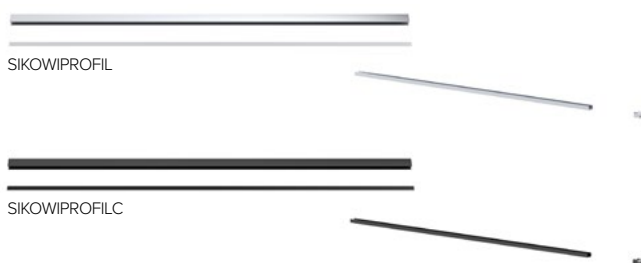

Walk-In

3 Mounting system - Profile / Hinges / Special profile for accessories

3a Profile - Side profile 2 m + bottom bar 1.6 m + mounting package

Profile set for Walk-In

chrome profile	SIKOWIPROFIL
black profile	SIKOWIPROFILC