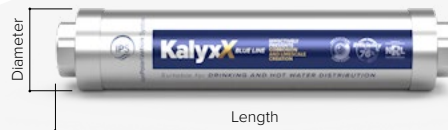

Technical parameters

IPS KalyxX Model	Connection	Diameter (mm)	Length (mm)	Weight (g)	Max Pressure (Bar / MPa)	Max Flow (m³/hod)	Pressure Drop at Max Flow (mBar / Pa)
BlueLine 1/2" IPSKXBG12	G 1/2" (female)	Ø50	245	910	10 / 1	1	0,4405 / 43,05
BlueLine 3/4" IPSKXBG34	G 3/4" (female)	Ø50	245	890	10 / 1	3,2	4,29 / 429,08
BlueLine 1" IPSKXBG1	G 1" (female)	Ø50	251	930	10 / 1	4	6,68 / 668,76
BlueLine 5/4" IPSKXBG54	G 5/4" (female)	Ø50	480	2 400	10 / 1	5	13,36 / 1 337,52
BlueLine 6/4" IPSKXBG64	G 6/4" (female)	Ø50	480	2 500	10 / 1	7	13,36 / 1 337,52

IPS KalyxX BlueLine G 1/2"
IPSKXBG12

IPS KalyxX BlueLine G 3/4"
IPSKXBG34

IPS KalyxX BlueLine G 1"
IPSKXG1