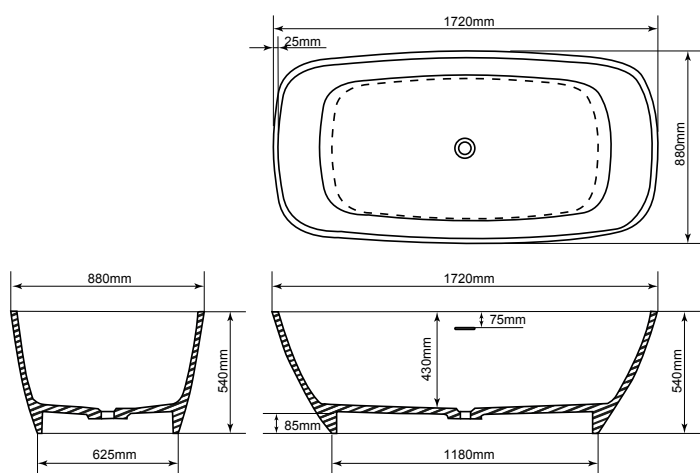

M Made from cast marble

Freestanding bath tub Zita 170x88 cm
SAT cast marble ZI1700

170 x 88 x 56 cm ZI1700

330

M Made from cast marble

Freestanding bath tub Evelyn 172x87 cm
SAT marble EVE1700

172 x 87 x 63,5 cm EVE1700