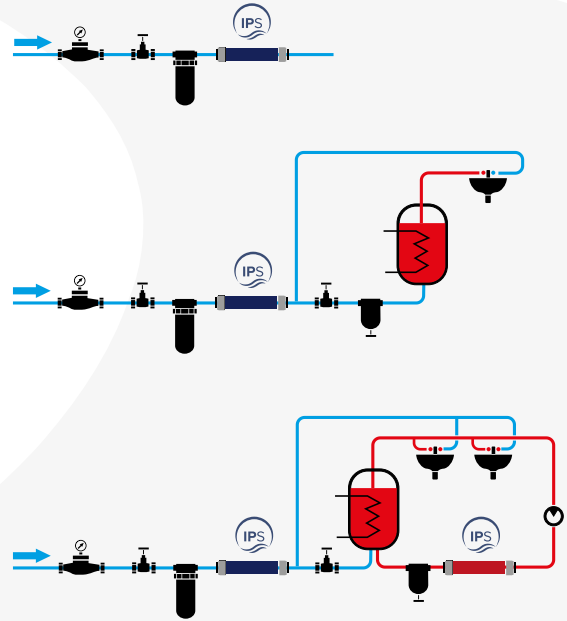

IPS KalyxX BlueLine

- Reduces creation of Limescale on water supply elements (pipework, valves, taps, shower heads, waterheating coils of home appliances) – efficiency of 76%.
- Reduce the amount of Escheria Coli bacteria up to 40% (thanks to silver electrodes).
- New Patented technology TGP® – Turbulent Galvanic Polarisation – no chemicals, no external energy.
- Suitable for cold (drinking) and hot water.
- NRL Certificate for direct permanent contact with drinking water.
- Health safety product – each part of IPS is made from material suitable for contact with drinking water.
- Safe product – Verified Hydraulic Properties.
- TSU test report about Pressure drop, Pressure resistance and Strength.
- Durable body (Stainless steel 1.4301) and internal parts – 2 years warranty, works at least 10 year without any maintenance.

Pressure loss IPS KalyxX BlueLine