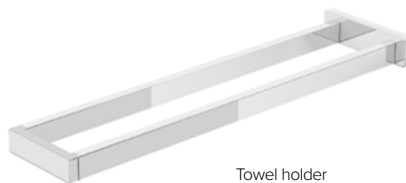

Soap dispenser
chrome/milk glass
SATDSIMS99