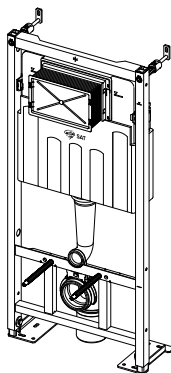

- Dual flush independently adjustable with hygienic reserve
- Compatible with all SAT flush plates
- The construction of polystyrene insulation prevents condensation forming on the surface of the tank and dampens the vibrations from the tank into the building structure
- The frame allows the anchoring to a separate sufficiently strong plasterboard partition, in front of the bearing wall
- The service opening cover simplifies assembly and prevents the penetration of moisture and impurities
- Frame material: powder-coated metal
- Installation depth adjustable from 20–95 mm
- Suitable for installation of remote or sensor flushing
- Possibility of tilting the cistern for easy installation in wooden construction buildings or mobile cells
- The cistern is made of one piece, thus ensuring 100% impermeability
- The installed module is covered with a plasterboard panel and there is no need for any additional fixing or anchoring elements
- Adjustable anchor feet and a spring-lock system, with a range of 0–200 mm
- Dispenser for WC cistern tablets included
- Sliding rail holder for the waste connector can be set to eight positions between 0–93 mm
- Prepared for connecting a bracket with a DG 1/2" conversion for bidet seats and sprays
- Water supply from the rear/top
- Angle valve with the ability to connect to the Mepla piping system
- Maintenance work without using any tools
- Installation depth 125 mm
- Visible marks for both leveling and the centerline
- Cistern hinges made of two-component material insulate the transmission of vibrations from buildings

Pre-wall installation system for dry build up (plasterboard)
SATAMS 128,30€