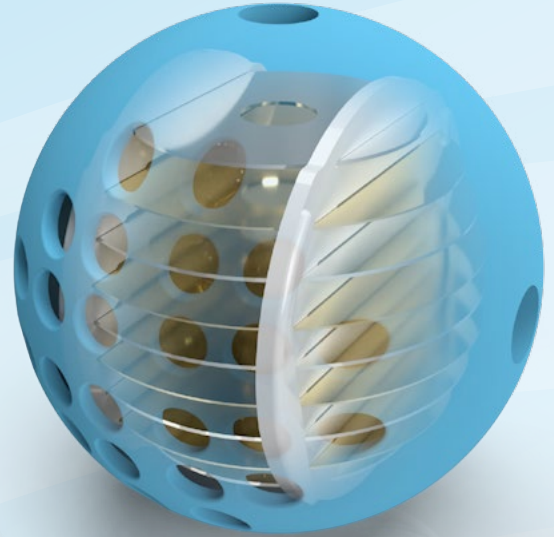

IPS WashBall

Effectively prevents corrosion
and limescale creation

- Protects appliances from limescale.
- Easy to use, no chemical softeners.
- No maintenance required.

- **LIMESCALE PROTECTION**
- **WATER SAVING**
- **HIGHER WASHING EFFICIENCY**
- **MONEY SAVING**
- **ENVIRONMENT FRIENDLY**

1. For using in:
2. **WASHING MACHINES**
   - **DISHWASHERS**
   - **TOILET TANKS**

PATENT
PROTECTED