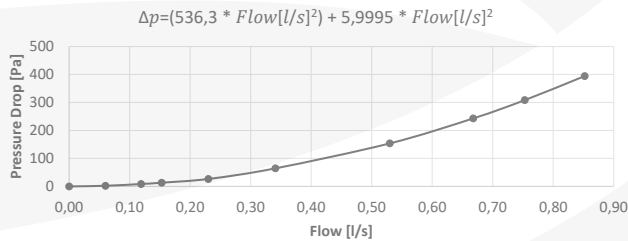

- **Connection:** Female NPT/G x Female NPT/G
- **Patented Discs Composition**
- **Maximum Flowrate:** up to 7 m³/h*
- **Material:** Stainless Steel
- **Pipe Type:** Copper, CPVC, PVC, PEX
- **Maximum Pressure Drops:** 43 Pa – 692 Pa*
- **Operating Temperature (inlet):** 0 °C to 95 °C
(Optimal temperature for maximum efficiency Min/Max (inlet): 0 °C to 60 °C)

Pressure loss IPS KalyxX BlueLine

Technical parameters

IPS KalyxX Model	Connection	Diameter (mm)	Length (mm)	Weight (g)	Max Pressure (Bar / MPa)	Max Flow (m³/hod)	Pressure Drop at Max Flow (mBar / Pa)
BlueLine 1/2" IPSKXBG12	G 1/2" (female)	Ø50	245	910	10 / 1	1	0,4405 / 43,05
BlueLine 3/4" IPSKXBG34	G 3/4" (female)	Ø50	245	890	10 / 1	3,2	4,29 / 429,08
BlueLine 1" IPSKXBG1	G 1" (female)	Ø50	251	930	10 / 1	4	6,68 / 668,76
BlueLine 5/4" IPSKXBG54	G 5/4" (female)	Ø50	480	2 400	10 / 1	5	13,36 / 1 337,52
BlueLine 6/4" IPSKXBG64	G 6/4" (female)	Ø50	480	2 500	10 / 1	7	13,36 / 1 337,52