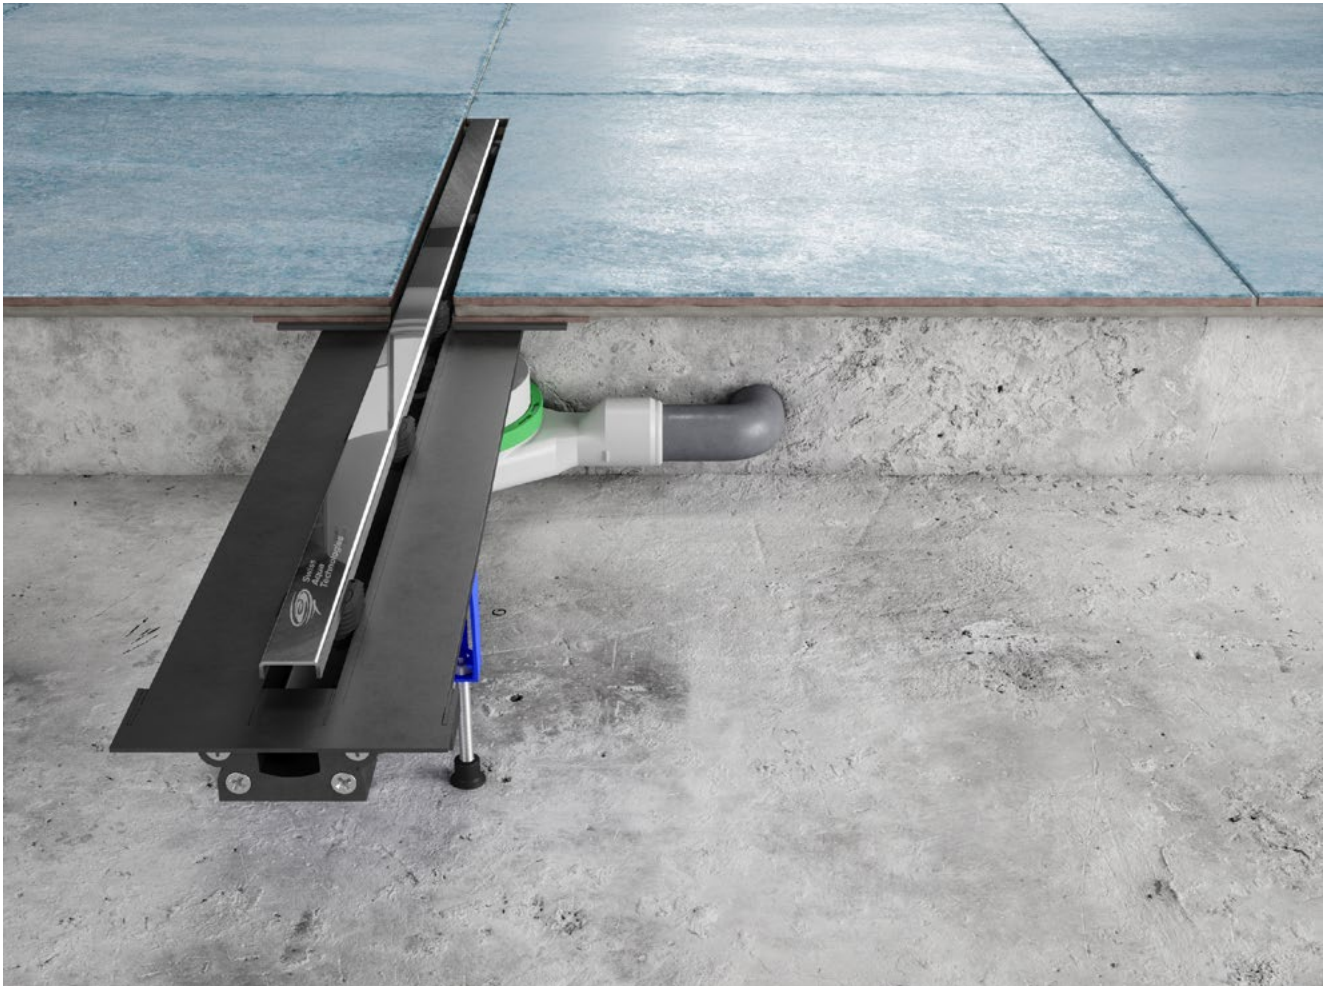

Shortenable shower trough

Shortenable length 30-100 cm.
Including grate, siphon and strainer.
Freely rotating siphon with drain DN 40 and 50.
Adjustable height according to the floor thickness.
Easy and fast installation.