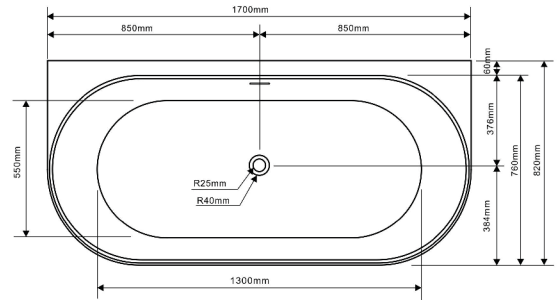

M Made from cast marble

Freestanding bath tub Zita 170x88 cm
SAT cast marble ZI1700

170 x 88 x 56 cm ZI1700

330

M Made from cast marble

Freestanding bath tub Evelyn 172x87 cm
SAT marble EVE1700

172 x 87 x 63,5 cm EVE1700

Taps

Shower systems

Bathtubs

Shower enclosures

Washbasins and toilets

Bathroom accessories

M Made from cast marble

Freestanding bathtub SAT Lesly 170x82 cm cast marble LE1700