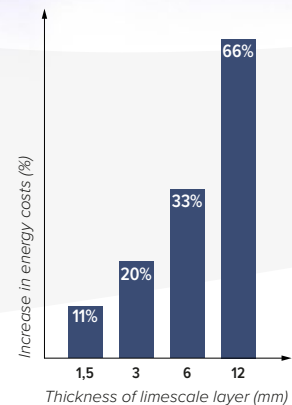

- Changes hard calcite to soft aragonite.
- Reduces the need to de-scale tankless heaters, mixers, showers.
- Doesn't restrict household water pressure.
- Connects directly to copper, CPVC or PVC pipe.
- Adapts easily for PEX and other pipe types.
- Environmentally friendly and chemical-free.
- No electricity required.
- Easy-to-install and maintenance-free.
- Extends the life and efficiency of new and existing water heaters, mixers, showers, etc.
- Certified for long-term contact with drinking water.