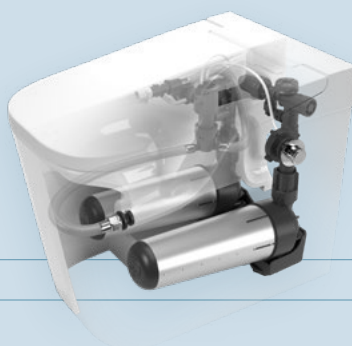

Optim Flush System

20-21

Optim Flush System

OFS Toilet

20

21