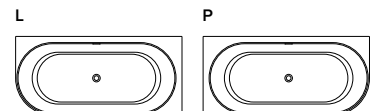

170 x 82 x 55 cm LE1700 white

82 x 170 x 55 cm SATLE1700C black

M Made from cast marble

Freestanding bathtub Nelly 175x82 cm
SAT marble left NEL1700L

L/P 350

175 x 82 x 55 cm, left	NEL1700L	white
175 x 82 x 55 cm, right	NEL1700P	white
82 x 175 x 55 cm, left	SATNEL1700LC	black
82 x 175 x 55 cm, right	SATNEL1700PC	black