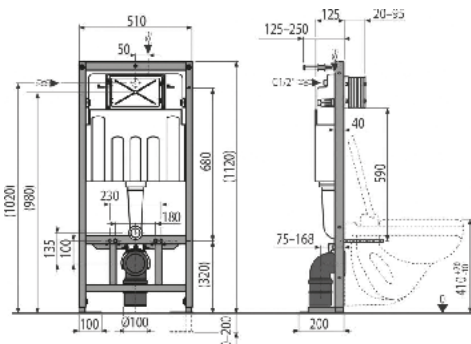

Flush plates