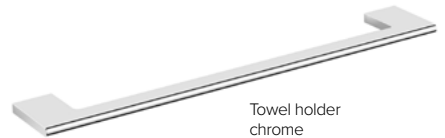

Towel holder
chrome
SATDEVOR07