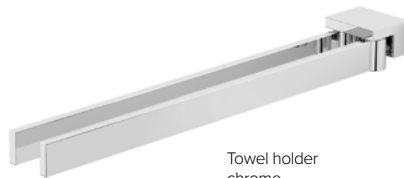

Towel holder
chrome
SATDSIMS07

Towel holder
chrome
SATDSIMS19