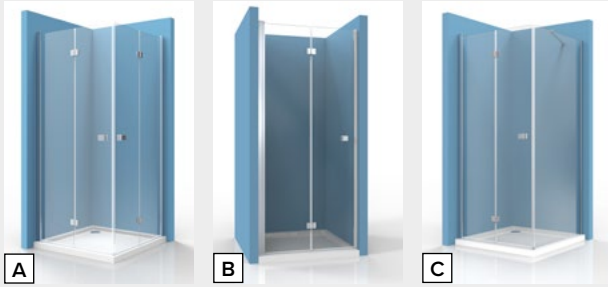

Side screen for shower doors (SIKOTEXD, SIKOTEXL, SIKOTEXP)

chrome profile transparent glass (T)

cm	mm		
80x195	6	✓	SIKOSTENATEXD80
90x195	6	✓	SIKOSTENATEXD90
100x195	6	✓	SIKOSTENATEXD100

Hand-rails for Tex shower stall / Wall-integrated profile

handle 1, chrome	SIKOMADLO1
handle 2, chrome	SIKOMADLO2
handle 3, chrome	SIKOMADLO3
extension profile 30 mm	NDEXROZP

Folding shower door

Possible combinations of shower doors

- A** combination of two doors SIKOSK ** + SIKOSK ** you get a square or a rectangle (eg 90x90, 100x80 etc)
- B** when using a door into a niche, a special profile is required SIKOPROFILSK + SIKOSK**
- C** combination of shower doors and fixed walls SIKOSTENASK** + SIKOSK**

Easy installation – no screws and drilling profiles.

Adjustability 20 mm

Barrier-free entry

Shower doors foldable

chrome profile transparent glass (T)

Width (cm)	Height (mm)	Profile	Material
80x195	6	✓	SIKOSK80
80x195	6	✓	SIKOSK80S
90x195	6	✓	SIKOSK90
90x195	6	✓	SIKOSK90S
100x195	6	✓	SIKOSK100
100x195	6	✓	SIKOSK100S