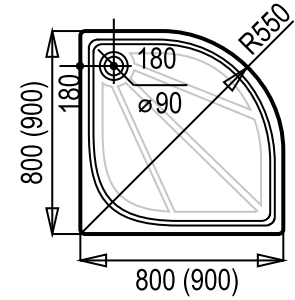

80 x 80 x 3	LIMNEW80S
90 x 90 x 3	LIMNEW90S
90 x 90 x 3	LIMNEW90S500
100 x 100 x 3	LIMNEW100S

Including legs,
without siphon \varnothing 90 mm
Recommended:
(E484CR90, ESLIMCR90, ETURTB090)

Shower tray panel)
LIMP80Q, LIMP90Q, LIP100Q,