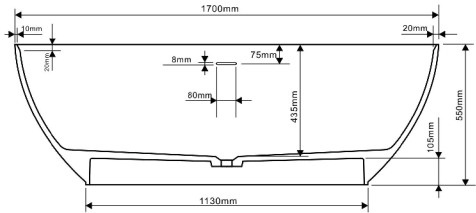

Taps

Shower systems

Bathtubs

Shower enclosures

Washbasins and toilets

Bathroom accessories

M Made from cast marble

Freestanding bathtub SAT Lesly 170x82 cm cast marble LE1700