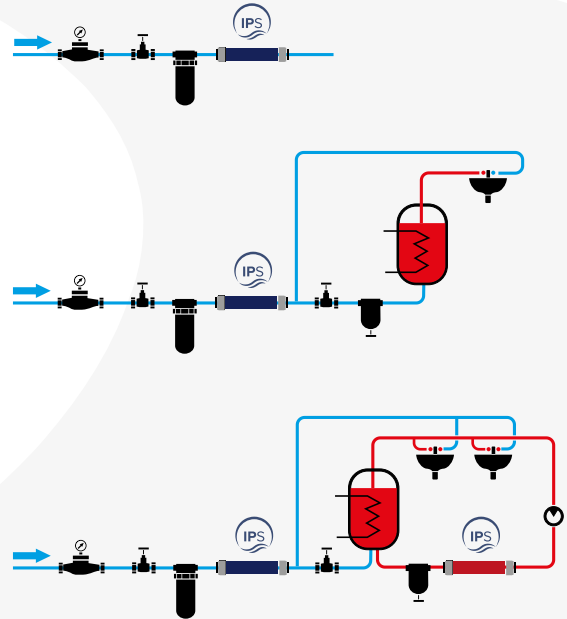

IPS KalyxX RedLine

- Reduces creation of limescale on water supply elements (pipework, valves, taps, shower heads, waterheating coils of home appliances) – efficiency of 76%.
- New Patented technology TGP® – Turbulent Galvanic Polarisation – no chemicals, no external energy.
- Suitable for cold (drinking) and hot water.
- NRL Certificate for direct permanent contact with drinking water.
- Health safety product – each part of IPS is made from material suitable for contact with drinking water.
- Safe product – Verified Hydraulic Properties.
- TSU test report about Pressure drop, Pressure resistance and Strength.
- Durable body (Stainless steel 1.4301) and internal parts – 2 years warranty, works at least 10 year without any maintenance.

Pressure loss IPS KalyxX RedLine

Technical parameters

IPS KalyxX Model	Connection	Diameter (mm)	Length (mm)	Weight (g)	Max Pressure (Bar / MPa)	Max Flow (m³/hod)	Pressure Drop at Max Flow (mBar / Pa)
RedLine 1/2" IPSKXRG12	G 1/2" (female)	Ø50	245	910	10 / 1	1	0,4416 / 44,16
RedLine 3/4" IPSKXRG34	G 3/4" (female)	Ø50	245	890	10 / 1	3,2	4,38 / 437,78
RedLine 1" IPSKXRG1	G 1" (female)	Ø50	251	930	10 / 1	4	6,92 / 692,03
RedLine 5/4" IPSKXRG54	G 5/4" (female)	Ø50	480	2 400	10 / 1	5	13,84 / 1 384,06
RedLine 6/4" IPSKXRG64	G 6/4" (female)	Ø50	480	2 500	10 / 1	7	13,84 / 1 384,06

IPS KalyxX RedLine G1/2"
IPSKXRG12

IPS KalyxX RedLine G3/4"
IPSKXRG34

IPS KalyxX RedLine G 1"
IPSKXRG1