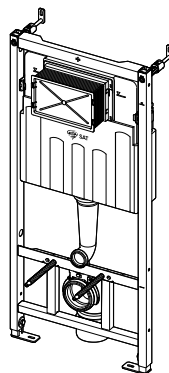

Pre-wall installation system for dry build up (plasterboard)
SATAMSK 128,30€