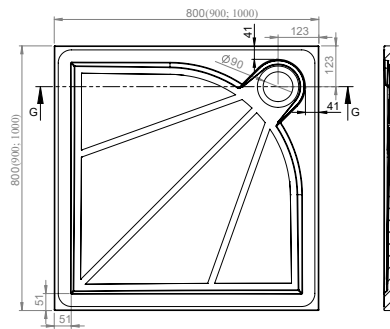

Shower tray cast marble

100 x 80 x 3	SIKOLIMCC10080
100 x 90 x 3	SIKOLIMCC10090
120 x 80 x 3	SIKOLIMCC12080
120 x 90 x 3	SIKOLIMCC12090
140 x 80 x 3	SIKOLIMCC14080
140 x 90 x 3	SIKOLIMCC14090

Panel for square bath SAT LIMCC acrylic
100 x (80 + 90 cm)
120 x (80 + 90 cm)
SIKOLIMCCP8090Q
140 x (80 + 90 cm)
SIKOLIMCCP140Q

Pack includes tray + corner cap
+ feet + ESLIM90 siphon