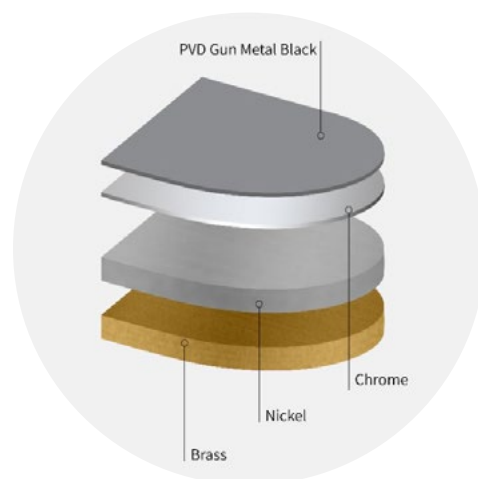

Shower hose SAT Dark PVD Gun Metal SATBSHPDA