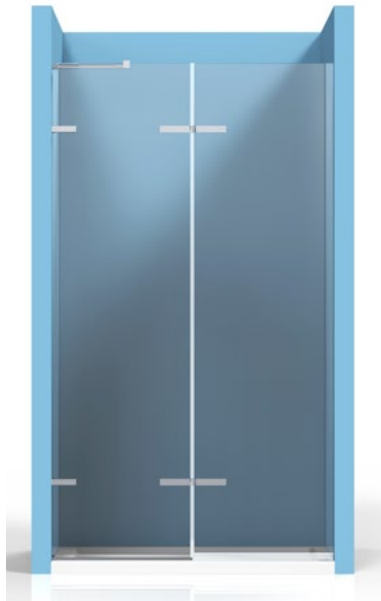

Side wall fixed

chrome profile transparent glass (T)

cm	cm	mm		
77x195	76-76,5	8	✓	SIKOTGSTENA80
87x195	86-86,5	8	✓	SIKOTGSTENA90
97x195	96-96,5	8	✓	SIKOTGSTENA100

We recommend the combination with the side wall directly on the pavement.