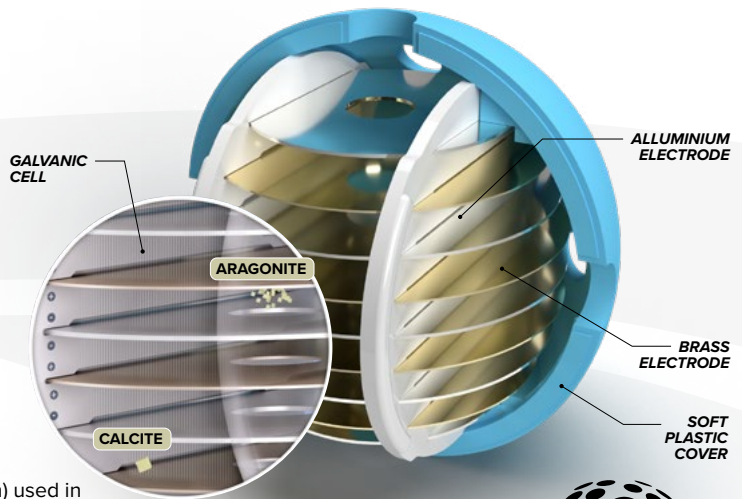

A new revolutionary system for preventing limescale and removing existing limescale from water heaters, pipes, mixers, showers and all equipment through which water flows with certified efficiency up to 76%. IPS use energy of spinning water and electrodes creating a galvanic potential 0.8 – 1.0 V.

How the IPS works

IPS effectively prevents the formation of solid sediments and corrosion in cold and hot water appliances. IPS is a flow-through body with inside placed turbine-shaped electrodes of two different electrically conductive materials. The electrode design is patent-protected (TGP® – Turbulent Galvanic Polarization) and generates a swirling water flow, causing a change in the structure of the minerals.

IPS WashBall is a flow-through body with inside placed turbine-shaped electrodes of two different electrically conductive materials. The electrode design is patent-protected (TGP® - turbulent galvanic polarization) and generates a swirling water flow, causing a change in the structure of the minerals.