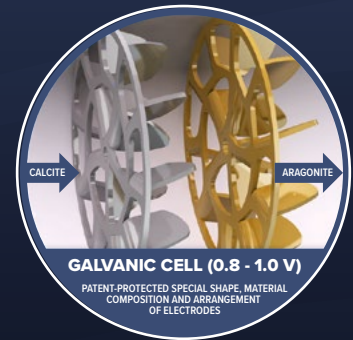

A new revolutionary system for preventing limescale and removing existing limescale from water heaters, pipes, mixers, showers and all equipment through which water flows with certified efficiency up to 76%. IPS use energy of spinning water and electrodes creating a galvanic potential 0.8 – 1.0 V.

How the IPS works

IPS effectively prevents the formation of solid sediments and corrosion in cold and hot water appliances. IPS is a flow-through body with inside placed turbine-shaped electrodes of two different electrically conductive materials. The electrode design is patent-protected (TGP® – Turbulent Galvanic Polarization) and generates a swirling water flow, causing a change in the structure of the minerals.