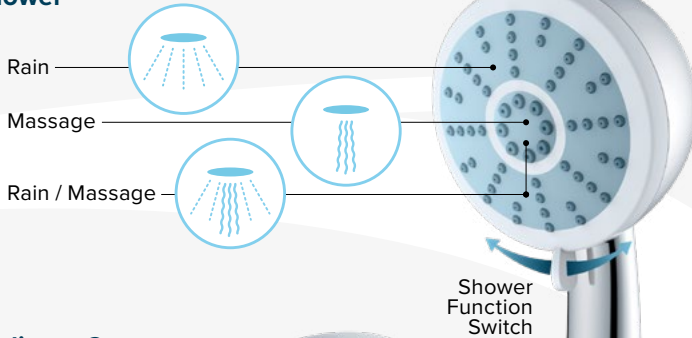

Pedicure Shower

Functions

Shower

Available four types of stone: rough, ordinary, medium and fine. Ordinary stone is included. Spare stones in the desired roughness can be purchased separately.