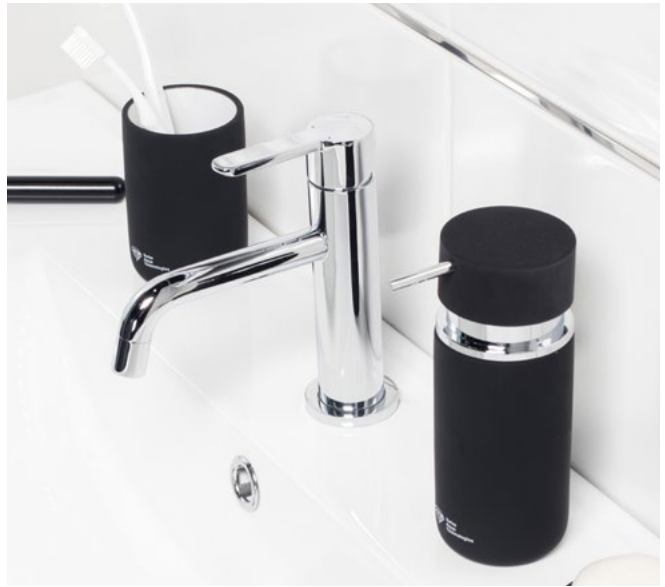

Handles for shelf
chrome
SATDXWW2CH

Handles for shelf
black
SATDXWWIMC

Handles for shelf
black
SATDXWW2MC

Handles for shelf
PVD gun metal
SATDXWWIGM

Handles for shelf
PVD gun metal
SATDXWW2GM

3 Squeegee

(can be used in shelves marked with *)

SAT X-Way chrome glass squeegee
SATDXWSTERKACH ✕

Freestanding accessories Infinito

Taps

Shower systems

Bathtubs

Shower enclosures

Washbasins and toilets

Bathroom accessories